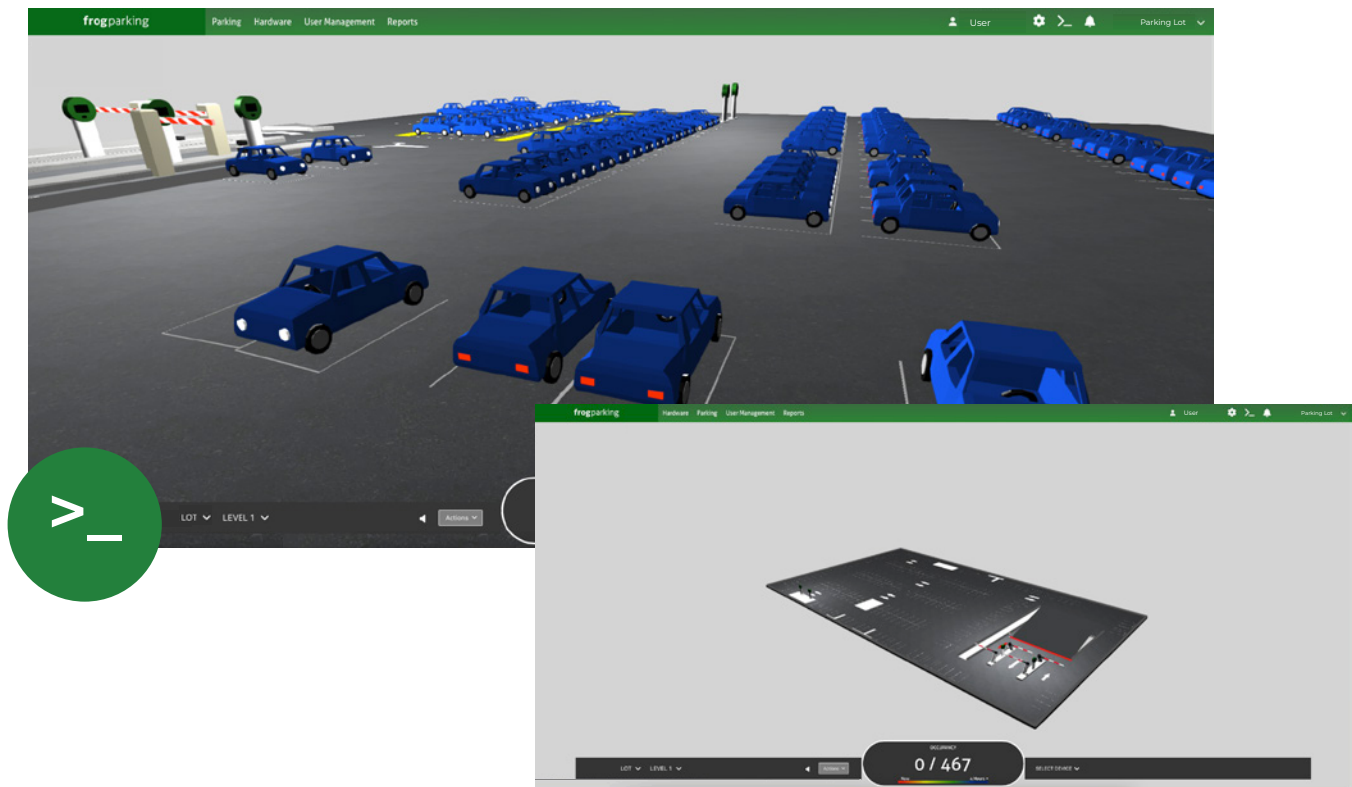

Need a specific report? Our team can slice up your data any way you need. Simply reach out to the team to discuss.

FrogHub

Generating a report

1 Select a report

2 Set your parameters

Set your dates, select your parking lot & choose how you want to view your data set.

A functional tool to **visualize** **your parking facility at work**

The FrogHub 'operator console,' provides you with a live, **immersive 3D rendering of your parking facility**. Witness your parking system and equipment in real-time, allowing you to effortlessly monitor available parking spaces and track vehicle occupancy and duration. The operator console not only offers a **fresh and dynamic visualization of your parking facility** but also ensures unlimited transparency into the intricate workings of your parking system. Experience a new level of insight and control, redefining the way you manage and optimize your parking infrastructure.