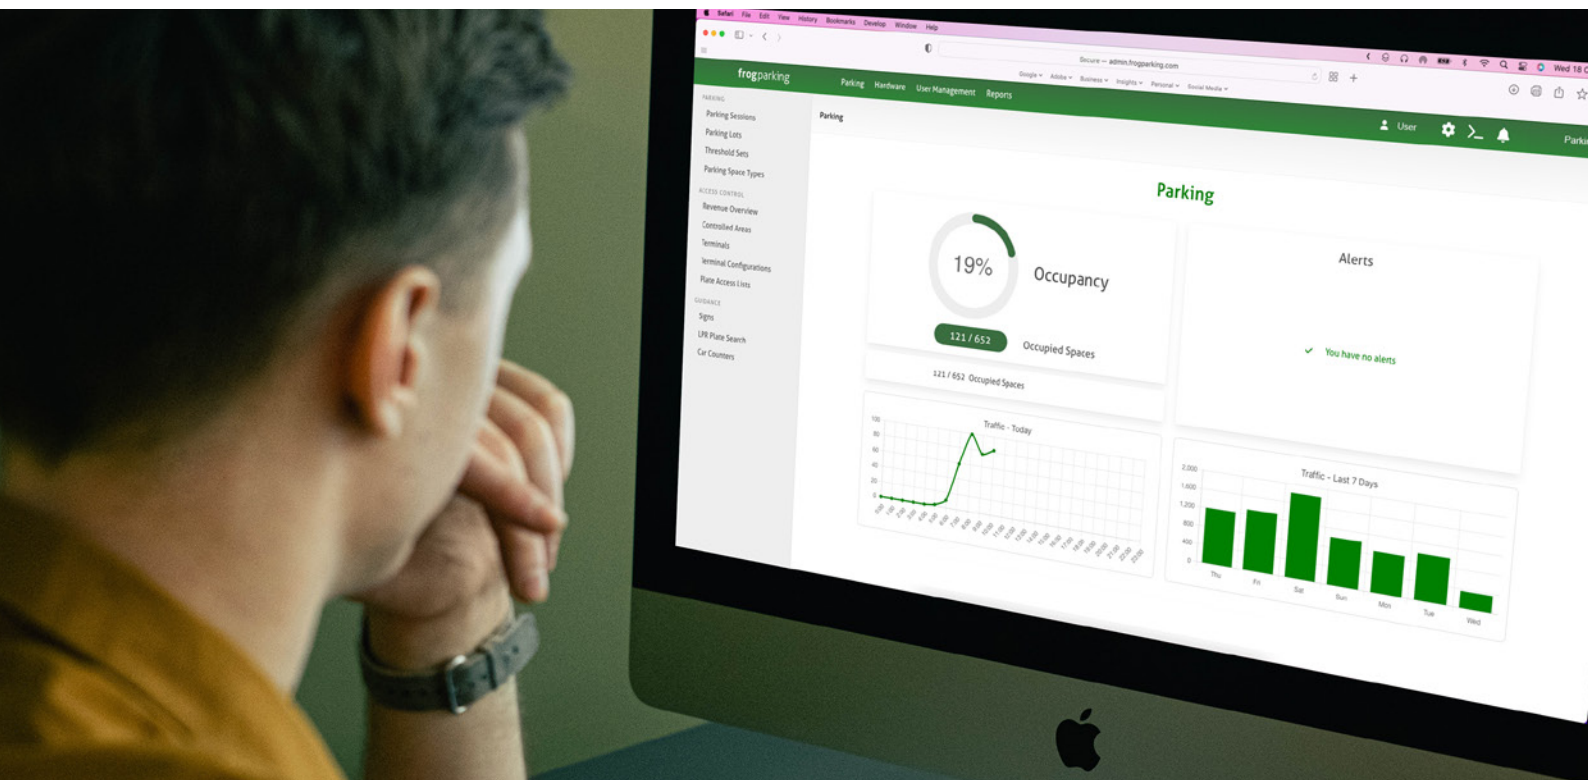

Rates engine

FrogHub facilitates pricing changes in real-time with a simple few clicks on your mouse. Not only that, you can even pre-schedule surge pricing to keep you extra organized

Collaborate with cyber security

Totally customizable

We will design the dashboard to assist your operational needs – alignment to your current reporting and focusing on your areas of interest.

FrogHub stands as our flagship analytics and data dashboard. This cutting-edge tool assists you in making **optimal decisions for managing your parking asset**, boosting revenue, and enhancing the overall driver experience.

Hovering over a specific data point or cluster will give you additional details.

Access to widgets showing live revenue performance

Explore the dynamic capabilities of the 'revenue overview' tab on your FrogHub dashboard, where you gain **instantaneous visibility into live transactions occurring on your site**. With FrogHub, you experience the power of real-time access to your site's operations, allowing you to stay in tune with the pulse of your business. FrogHub seamlessly and automatically updates to provide a **comprehensive snapshot of your total revenue**, allowing you to track financial performance. Hovering over a specific data point or cluster will give you additional details. This feature provides you with a clear understanding of your financial landscape, enabling informed decision-making and strategic planning for your business.