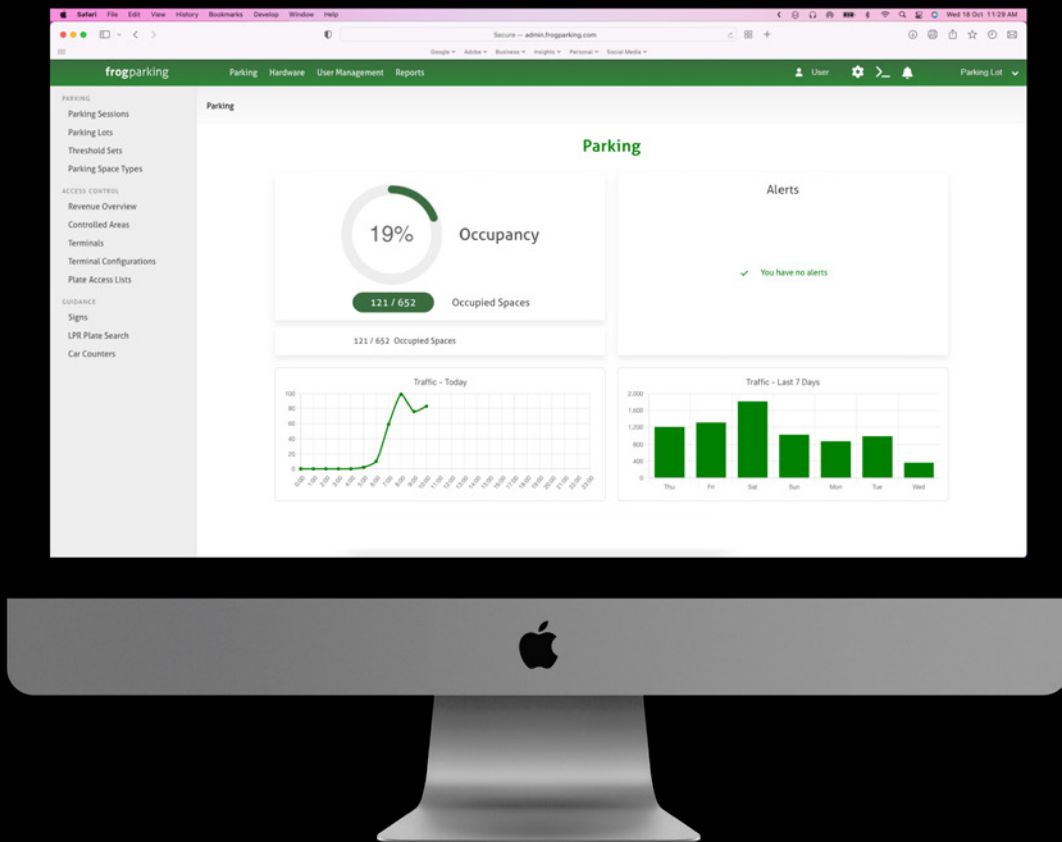

Introducing FrogHub

Unique. Insightful. Flawless.

Frogparking is a world-leading provider of comprehensive parking management solutions. Currently, we hold the unique position as the only company capable of delivering a complete customized end-to-end package, from access to exit. Our in-house agile global team are committed to crafting aesthetically pleasing parking solutions, whilst constantly developing and using cutting-edge technology. We hold several pioneering achievements; the first to introduce outdoor solar sensors, incorporate LiDAR technology into indoor sensors, and to develop a self-resetting barrier arm.

Totally customizable

We will design the dashboard to assist your operational needs – alignment to your current reporting and focusing on your areas of interest.

FrogHub stands as our flagship analytics and data dashboard. This cutting-edge tool assists you in making **optimal decisions for managing your parking asset**, boosting revenue, and enhancing the overall driver experience.

Hovering over a specific data point or cluster will give you additional details.

Access to widgets showing live revenue performance

Explore the dynamic capabilities of the 'revenue overview' tab on your FrogHub dashboard, where you gain **instantaneous visibility into live transactions occurring on your site**. With FrogHub, you experience the power of real-time access to your site's operations, allowing you to stay in tune with the pulse of your business. FrogHub seamlessly and automatically updates to provide a **comprehensive snapshot of your total revenue**, allowing you to track financial performance. Hovering over a specific data point or cluster will give you additional details. This feature provides you with a clear understanding of your financial landscape, enabling informed decision-making and strategic planning for your business.