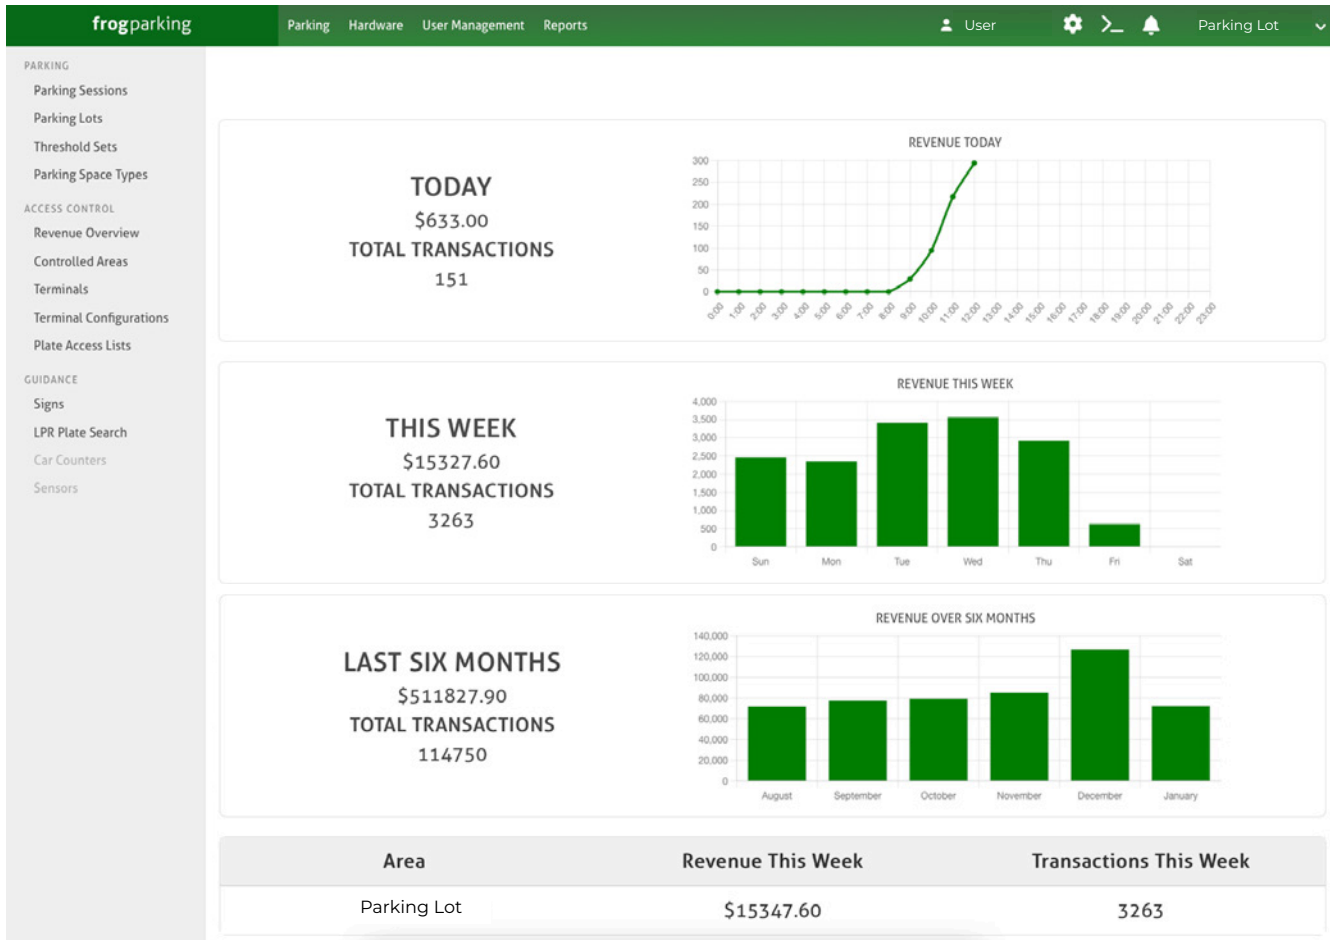

FrogHub is the first **customizable dashboard** on the market to deliver **unparalleled insights into your all aspects of your operational, technical and revenue collection data**. The real-time nature of this data facilitates seamless dynamic pricing and surge pricing adjustments. Additionally, scheduling features allow for editing and customization of rates in advance, minimizing administrative time during peak times and operational hours. The true beauty of FrogHub is that it's so user-friendly that there's no need for technical support, making it a hassle-free solution for your needs.

Access to widgets showing overview of system performance

From the moment you log in to your dashboard, you instantly gain insight into how your Frogparking system is performing. Your FrogHub dashboard provides live statistics **covering your occupancy & traffic flow**. Not to mention, keeping you up to date with any system alerts that need your attention.

Hovering over a specific data point or cluster will give you additional details.

Access to widgets showing live revenue performance

Explore the dynamic capabilities of the 'revenue overview' tab on your FrogHub dashboard, where you gain **instantaneous visibility into live transactions occurring on your site**. With FrogHub, you experience the power of real-time access to your site's operations, allowing you to stay in tune with the pulse of your business. FrogHub seamlessly and automatically updates to provide a **comprehensive snapshot of your total revenue**, allowing you to track financial performance. Hovering over a specific data point or cluster will give you additional details. This feature provides you with a clear understanding of your financial landscape, enabling informed decision-making and strategic planning for your business.