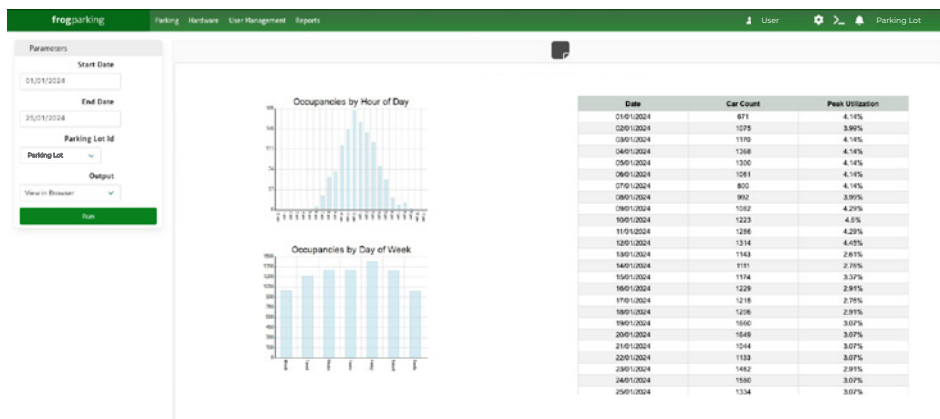

Revenue
Revenue trends by hour and by day for selected lots/levels

Transaction List
View Transactions within a specified date range

Validations
View uses of Validation codes by day and code

Tailor-made reports for your specific needs.

Need a specific report? Our team can slice up your data any way you need. Simply reach out to the team to discuss.

FrogHub

Generating a report

1 Select a report

2 Set your parameters

Set your dates, select your parking lot & choose how you want to view your data set.

The world is your oyster with **live and historical data at your fingertips**. Either view your data in your web browser, or get access to downloadable PDF or CSV documents.

3 Run

It's that easy.

Access to a live 3D performance model

A functional tool to **visualize** **your parking facility at work**

The FrogHub 'operator console,' provides you with a live, **immersive 3D rendering of your parking facility**. Witness your parking system and equipment in real-time, allowing you to effortlessly monitor available parking spaces and track vehicle occupancy and duration. The operator console not only offers a **fresh and dynamic visualization of your parking facility** but also ensures unlimited transparency into the intricate workings of your parking system. Experience a new level of insight and control, redefining the way you manage and optimize your parking infrastructure.