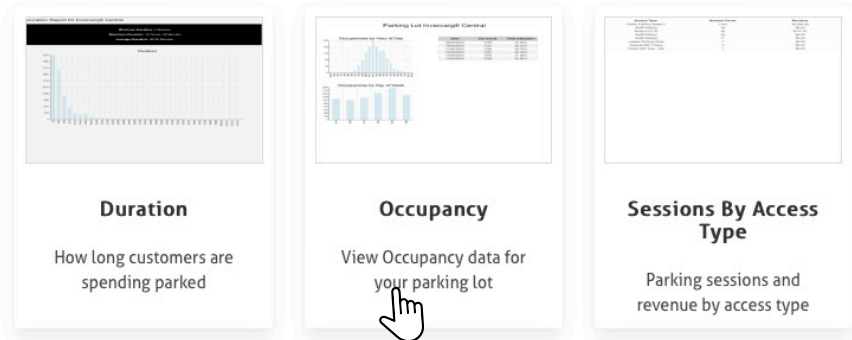

Hovering over a specific data point or cluster will give you additional details.

Access to widgets showing live revenue performance

Explore the dynamic capabilities of the 'revenue overview' tab on your FrogHub dashboard, where you gain **instantaneous visibility into live transactions occurring on your site**. With FrogHub, you experience the power of real-time access to your site's operations, allowing you to stay in tune with the pulse of your business. FrogHub seamlessly and automatically updates to provide a **comprehensive snapshot of your total revenue**, allowing you to track financial performance. Hovering over a specific data point or cluster will give you additional details. This feature provides you with a clear understanding of your financial landscape, enabling informed decision-making and strategic planning for your business.

Duration
How long customers are spending parked

Occupancy
View Occupancy data for your parking lot

Sessions By Access Type
Parking sessions and revenue by access type

Device Inventory
Organization Devices

Revenue
Revenue trends by hour and by day for selected lots/levels

Transaction List
View Transactions within a specified date range

Validations
View uses of Validation codes by day and code

Tailor-made reports for your specific needs.

Need a specific report? Our team can slice up your data any way you need. Simply reach out to the team to discuss.

FrogHub

Generating a report

1 Select a report

2 Set your parameters

Set your dates, select your parking lot & choose how you want to view your data set.