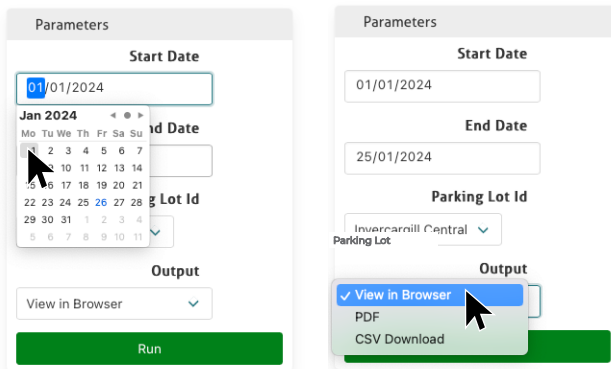

Revenue
Revenue trends by hour and by day for selected lots/levels

Transaction List
View Transactions within a specified date range

Validations
View uses of Validation codes by day and code

Tailor-made reports for your specific needs.

Need a specific report? Our team can slice up your data any way you need. Simply reach out to the team to discuss.

FrogHub

Generating a report

1 Select a report

2 Set your parameters

Set your dates, select your parking lot & choose how you want to view your data set.

The world is your oyster with **live and historical data at your fingertips**. Either view your data in your web browser, or get access to downloadable PDF or CSV documents.

3 Run

It's that easy.

Access to a live 3D performance model

A functional tool to **visualize** **your parking facility at work**

The FrogHub 'operator console,' provides you with a live, **immersive 3D rendering of your parking facility**. Witness your parking system and equipment in real-time, allowing you to effortlessly monitor available parking spaces and track vehicle occupancy and duration. The operator console not only offers a **fresh and dynamic visualization of your parking facility** but also ensures unlimited transparency into the intricate workings of your parking system. Experience a new level of insight and control, redefining the way you manage and optimize your parking infrastructure.