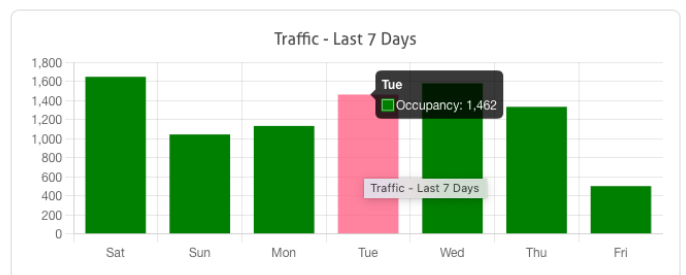

Access to widgets showing overview of system performance

From the moment you log in to your dashboard, you instantly gain insight into how your Frogparking system is performing. Your FrogHub dashboard provides live statistics **covering your occupancy & traffic flow**. Not to mention, keeping you up to date with any system alerts that need your attention.

Hovering over a specific data point or cluster will give you additional details.