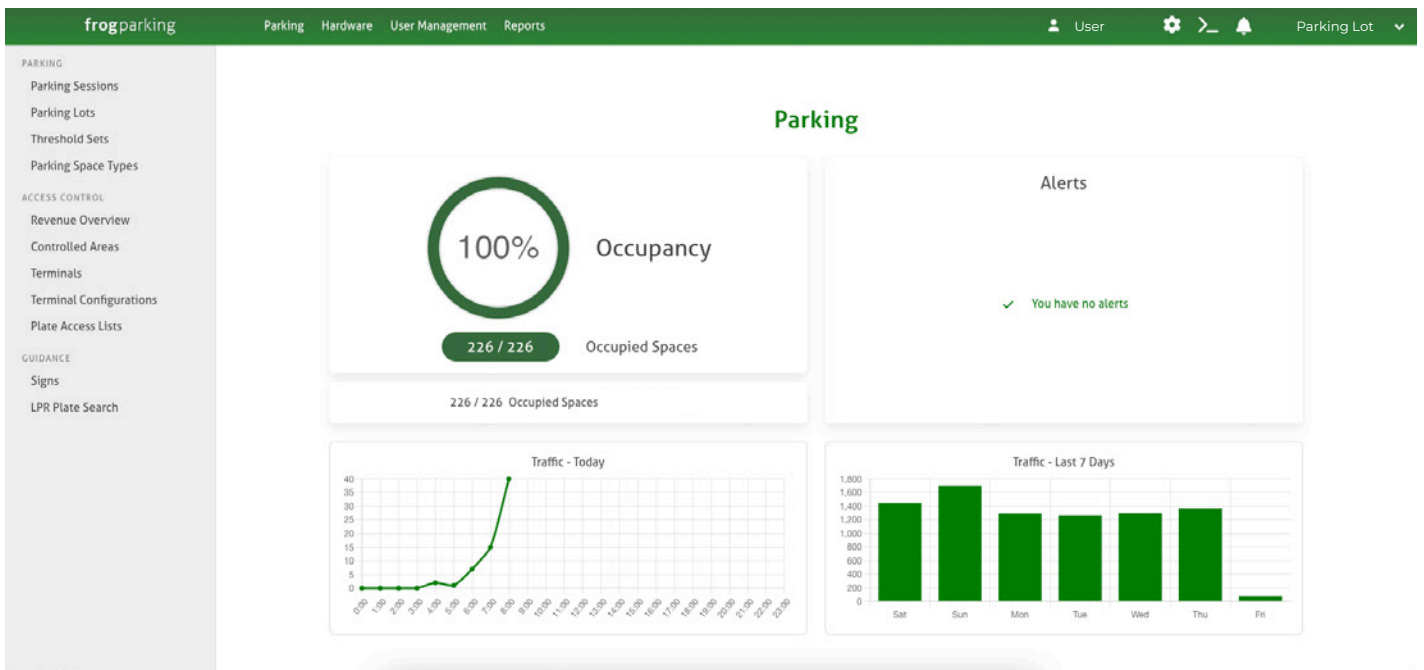

Totally customizable

We will design the dashboard to assist your operational needs – alignment to your current reporting and focusing on your areas of interest.

FrogHub stands as our flagship analytics and data dashboard. This cutting-edge tool assists you in making **optimal decisions for managing your parking asset**, boosting revenue, and enhancing the overall driver experience.

FrogHub is the first **customizable dashboard** on the market to deliver **unparalleled insights into your all aspects of your operational, technical and revenue collection data**. The real-time nature of this data facilitates seamless dynamic pricing and surge pricing adjustments. Additionally, scheduling features allow for editing and customization of rates in advance, minimizing administrative time during peak times and operational hours. The true beauty of FrogHub is that it's so user-friendly that there's no need for technical support, making it a hassle-free solution for your needs.

Access to widgets showing overview of system performance

From the moment you log in to your dashboard, you instantly gain insight into how your Frogparking system is performing. Your FrogHub dashboard provides live statistics **covering your occupancy & traffic flow**. Not to mention, keeping you up to date with any system alerts that need your attention.